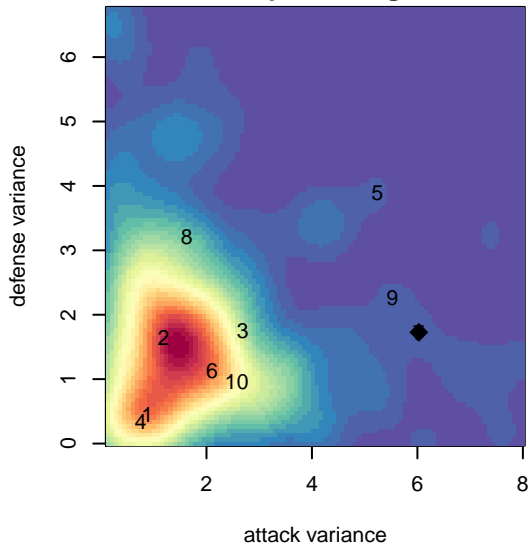

Crossfire Premier ECNL G03

Crossfire Premier
Redmond, WA
G03 total strength=1765
attack=42.19 defense=19.08

alt names used:
CROSSFIRE PREMIER G03ECNL
CROSSFIRE PREMIER G03ECNL (WA)
CROSSFIRE PREMIER G03ECNL (WA)

Venues played:
2017 Nike Crossfire Challenge Super Group U'
2017 REDAPT Cup Gold U15
2017 NW Champions Cup GIRLS 03

Crossfire Premier ECNL G03
Dots are actual minus expected GF (blue circles) and GA (red triangles).
Blue line is smoothed change in attack strength. Red is smoothed change in defense strength.

**attack and defense variance (black dot)
relative to other teams
and top 10 in region**

**attack and defense rating
relative to others at age
and all opponents in last 13 months**

Performance relative to 13 month average