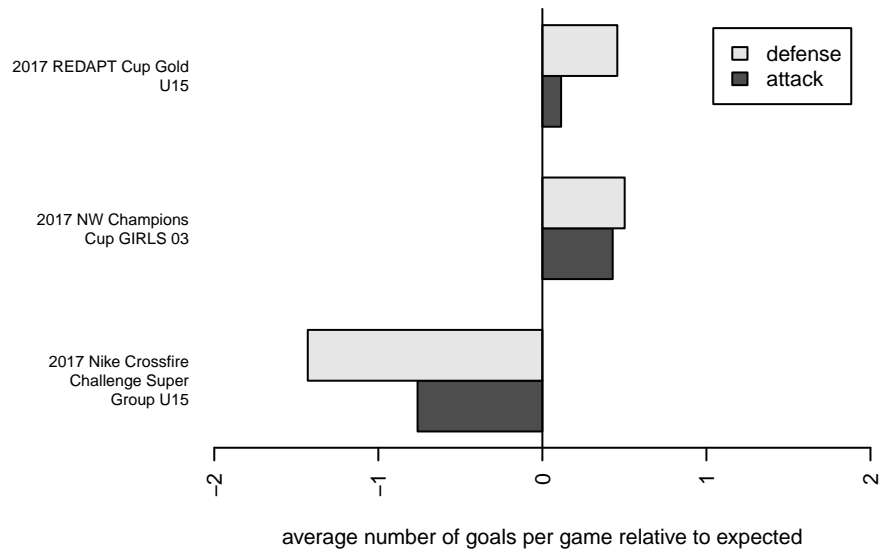

Crossfire Premier ECNL G03

Crossfire Premier
Redmond, WA
G03 total strength=1765
attack=42.19 defense=19.08

alt names used:
CROSSFIRE PREMIER G03ECNL
CROSSFIRE PREMIER G03ECNL (WA)
CROSSFIRE PREMIER G03ECNL (WA)

Venues played:
2017 Nike Crossfire Challenge Super Group U'
2017 REDAPT Cup Gold U15
2017 NW Champions Cup GIRLS 03

Crossfire Premier ECNL G03
Dots are actual minus expected GF (blue circles) and GA (red triangles).
Blue line is smoothed change in attack strength. Red is smoothed change in defense strength.

**attack and defense variance (black dot)
relative to other teams
and top 10 in region**

**attack and defense rating
relative to others at age
and all opponents in last 13 months**

Performance relative to 13 month average