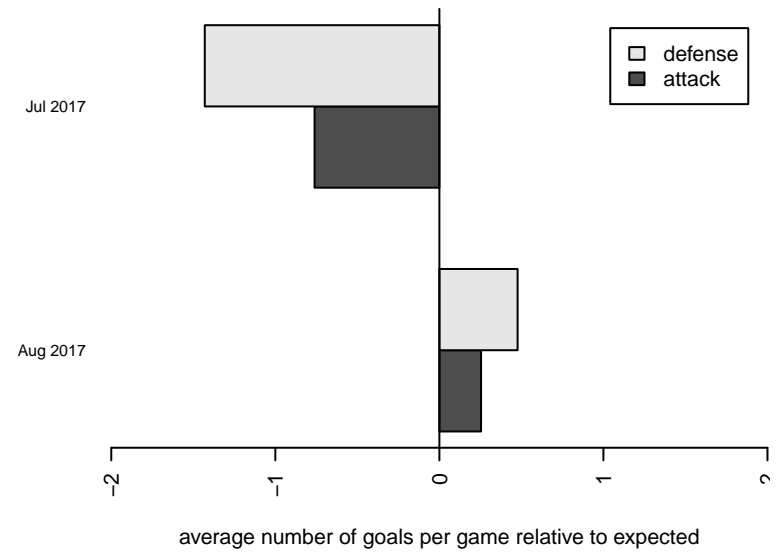

Performance relative to 13 month average