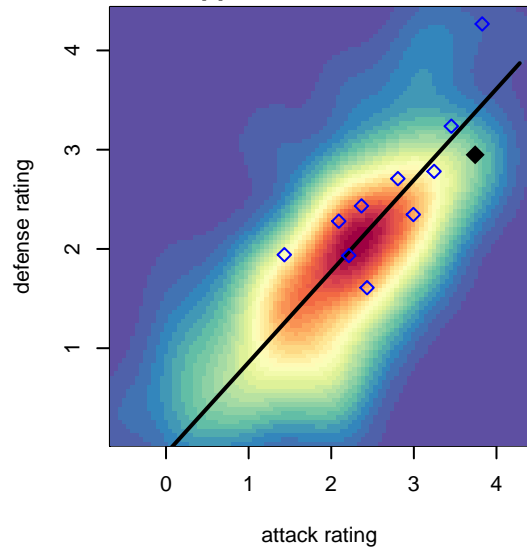

Crossfire Premier ECNL G03

Crossfire Premier
Redmond, WA
G03 total strength=1765
attack=42.19 defense=19.08

alt names used:
CROSSFIRE PREMIER G03ECNL
CROSSFIRE PREMIER G03ECNL (WA)
CROSSFIRE PREMIER G03ECNL (WA)

Venues played:
2017 Nike Crossfire Challenge Super Group U'
2017 REDAPT Cup Gold U15
2017 NW Champions Cup GIRLS 03

Crossfire Premier ECNL G03
Dots are actual minus expected GF (blue circles) and GA (red triangles).
Blue line is smoothed change in attack strength. Red is smoothed change in defense strength.

**attack and defense variance (black dot)
relative to other teams
and top 10 in region**

**attack and defense rating
relative to others at age
and all opponents in last 13 months**

Performance relative to 13 month average